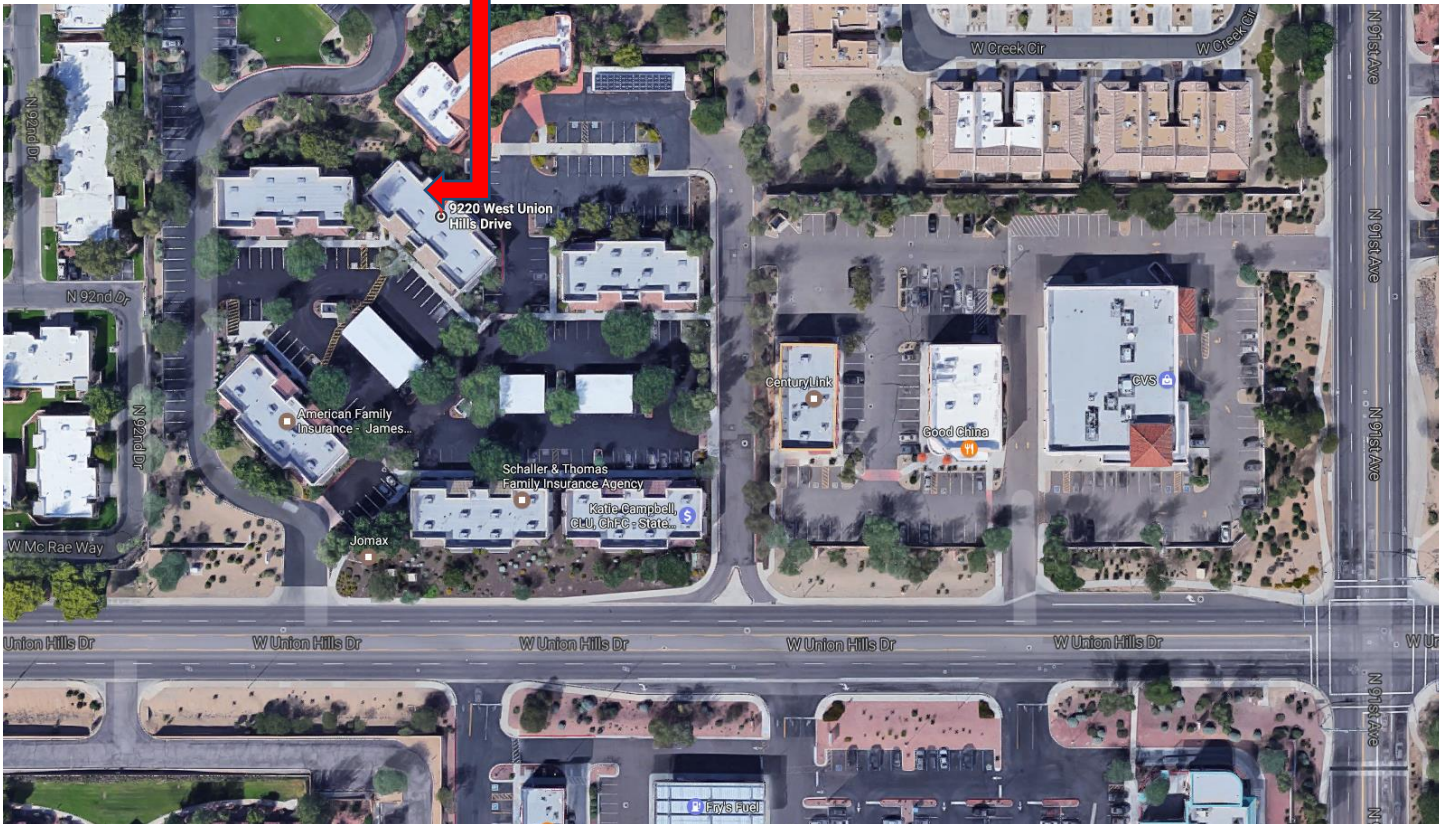

## Directions to PSP & Associates

9220 W. Union Hills Dr., Suite 101, Peoria, AZ 85382

Office Phone Number: 623-544-3424

**From Festival Area:** Head East on W. Bell Road. Turn left on North 115<sup>th</sup> Avenue. Turn Right onto W. Union Hills Dr.

**From Vistancia Area:** Head South on N. Vistancia Blvd to W. Happy Valley Pkwy. Turn Right onto 91<sup>st</sup> Avenue. Turn Right onto W. Union Hills Dr.

**From the 101:**

- **Northbound** – Take exit 15 to Union Hills Dr. Turn Left onto Union Hills Dr.
- **Westbound** – From AZ-101 Loop W. take Exit 16 toward Beardsley Rd/Union Hills Dr. Use the middle lane to follow signs for Arizona 101 Loop/Union Hills Dr. Use the right lane to follow signs for Arizona 101 Loop N/Union Hills Dr. Turn right on to W. Union Hills Dr.